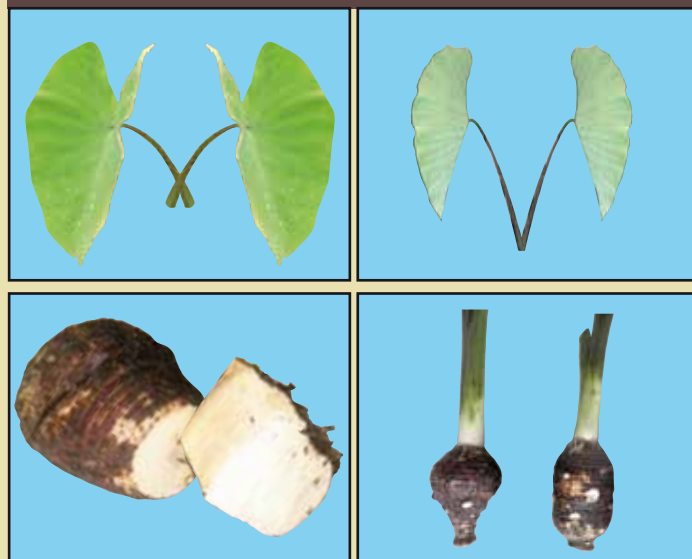

Common Dalo (*Colocasia esculenta*) hybrid varieties in Fiji

Samoa Hybrid

MINIMUM DESCRIPTION INFORMATION

Number of Suckers:6 - 10
 Corm Shape:.....Elliptical
 Corm Length:.....7=Long (18cm)
 Corm flesh colour of central Part:.....White

PRELIMINARY EVALUATION INFORMATION

Corm weight:1.7kg

Maleka Dina

MINIMUM DESCRIPTION INFORMATION

Number of Suckers:6 - 10
 Corm Shape:.....Spherical dum-bell
 Corm Length:.....7=Long (18cm)
 Corm flesh colour of central Part:.....White

PRELIMINARY EVALUATION INFORMATION

Corm weight:0.93kg

Vulaono

MINIMUM DESCRIPTION INFORMATION

Number of Suckers:6 - 10
 Corm Shape:.....Spherical dum-bell
 Corm Length:.....7=Long (18cm)
 Corm flesh colour of central Part:.....White

PRELIMINARY EVALUATION INFORMATION

Corm weight:0.93kg

Wararasa

MINIMUM DESCRIPTION INFORMATION

Number of Suckers:1 - 5
 Flowering information:.....Flowering (more than 10% of plants)
 Corm Shape:.....Elliptical
 Corm Length:.....7=Long (18cm)
 Corm flesh colour of central Part:.....Yellow