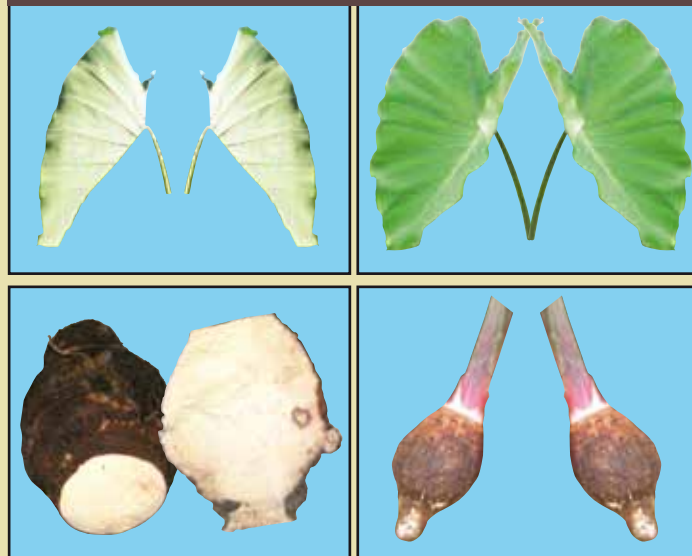

Common Dalo (*Colocasia esculenta*) hybrid varieties in Fiji

Samoa Hybrid

MINIMUM DESCRIPTION INFORMATION

Number of Suckers:6 - 10
 Corm Shape:.....Elliptical
 Corm Length:.....7=Long (18cm)
 Corm flesh colour of central Part:.....White

PRELIMINARY EVALUATION INFORMATION

Corm weight:1.7kg

Maleka Dina

MINIMUM DESCRIPTION INFORMATION

Number of Suckers:6 - 10
 Corm Shape:.....Spherical dum-bell
 Corm Length:.....7=Long (18cm)
 Corm flesh colour of central Part:.....White

PRELIMINARY EVALUATION INFORMATION

Corm weight:0.93kg

Vulaono

MINIMUM DESCRIPTION INFORMATION

Number of Suckers:6 - 10
 Corm Shape:.....Spherical dum-bell
 Corm Length:.....7=Long (18cm)
 Corm flesh colour of central Part:.....White

PRELIMINARY EVALUATION INFORMATION

Corm weight:0.93kg

Wararasa

MINIMUM DESCRIPTION INFORMATION

Number of Suckers:1 - 5
 Flowering information:.....Flowering (more than 10% of plants)
 Corm Shape:.....Elliptical
 Corm Length:.....7=Long (18cm)
 Corm flesh colour of central Part:.....Yellow