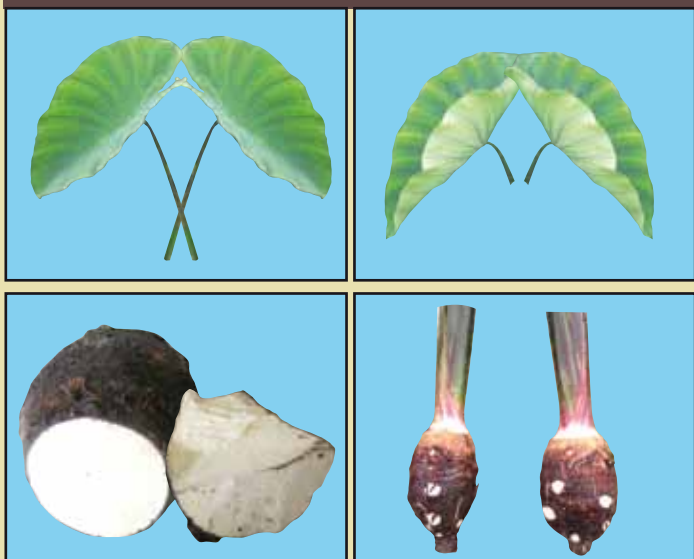

Common Dalo (*Colocasia esculenta*) hybrid varieties in Fiji

Samoa Hybrid

MINIMUM DESCRIPTION INFORMATION

Number of Suckers:6 - 10
 Corm Shape:.....Elliptical
 Corm Length:.....7=Long (18cm)
 Corm flesh colour of central Part:.....White

PRELIMINARY EVALUATION INFORMATION

Corm weight:1.7kg

Maleka Dina

MINIMUM DESCRIPTION INFORMATION

Number of Suckers:6 - 10
 Corm Shape:.....Spherical dum-bell
 Corm Length:.....7=Long (18cm)
 Corm flesh colour of central Part:.....White

PRELIMINARY EVALUATION INFORMATION

Corm weight:0.93kg

Vulaono

MINIMUM DESCRIPTION INFORMATION

Number of Suckers:6 - 10
 Corm Shape:.....Spherical dum-bell
 Corm Length:.....7=Long (18cm)
 Corm flesh colour of central Part:.....White

PRELIMINARY EVALUATION INFORMATION

Corm weight:0.93kg

Wararasa

MINIMUM DESCRIPTION INFORMATION

Number of Suckers:1 - 5
 Flowering information:.....Flowering (more than 10% of plants)
 Corm Shape:.....Elliptical
 Corm Length:.....7=Long (18cm)
 Corm flesh colour of central Part:.....Yellow