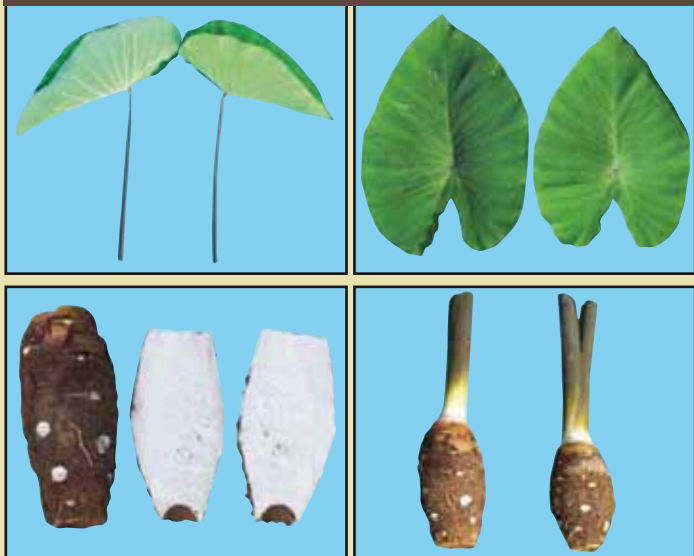

Common Dalo (*Colocasia esculenta*) hybrid varieties in Fiji

Samoa Hybrid

MINIMUM DESCRIPTION INFORMATION

Number of Suckers:6 - 10
 Corm Shape:.....Elliptical
 Corm Length:.....7=Long (18cm)
 Corm flesh colour of central Part:.....White

PRELIMINARY EVALUATION INFORMATION

Corm weight:1.7kg

Maleka Dina

MINIMUM DESCRIPTION INFORMATION

Number of Suckers:6 - 10
 Corm Shape:.....Spherical dum-bell
 Corm Length:.....7=Long (18cm)
 Corm flesh colour of central Part:.....White

PRELIMINARY EVALUATION INFORMATION

Corm weight:0.93kg

Vulaono

MINIMUM DESCRIPTION INFORMATION

Number of Suckers:6 - 10
 Corm Shape:.....Spherical dum-bell
 Corm Length:.....7=Long (18cm)
 Corm flesh colour of central Part:.....White

PRELIMINARY EVALUATION INFORMATION

Corm weight:0.93kg

Wararasa

MINIMUM DESCRIPTION INFORMATION

Number of Suckers:1 - 5
 Flowering information:.....Flowering (more than 10% of plants)
 Corm Shape:.....Elliptical
 Corm Length:.....7=Long (18cm)
 Corm flesh colour of central Part:.....Yellow